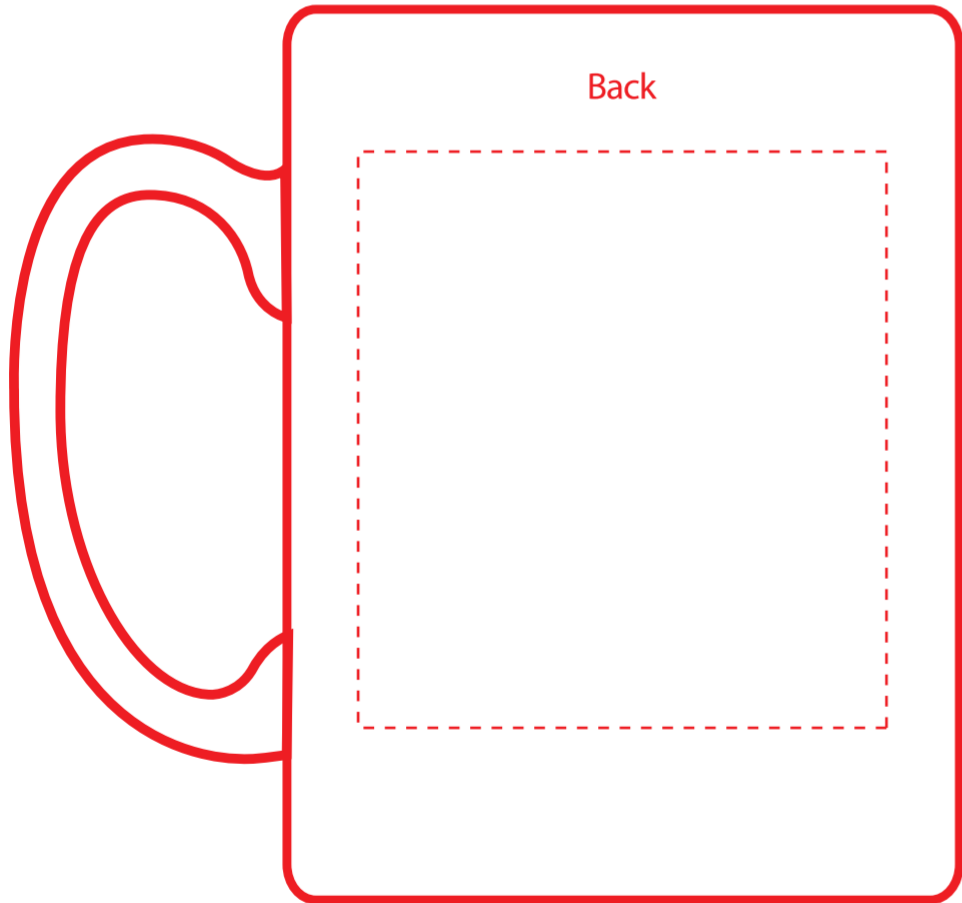

Back

BACK
Imprint Area
2-3/4" x 3"

Front

FRONT
Imprint Area
2-3/4" x 3"

Font Used: **NEBULA**
Font Point Used: 87pt
Font Used: **NOVECENTO WIDE**
Font Point Used: 19pt
All fonts converted to outlines

Back

Front

Your text will be at 100% percent
Your text must be inside dashed imprint area.

Standard Location: Front
Art Will Print On Front Only

Product Dimensions: 5"w x 4-5/8"h
Please Outline All Fonts Before Submitting File
1-Color Imprint Available
Method Imprint: **Screen Print**, No Raster Files
Halftones Not Available

Minimum Pt. Size: 8 pt
Aa Bb Cc Dd Ee Ff Gg Hh 5pt Height
Actual Size
Your smallest text can not be smaller than 8pt in height.

Minimum Line Wt: 0.6pt
Line weight must be at least 0.6pt