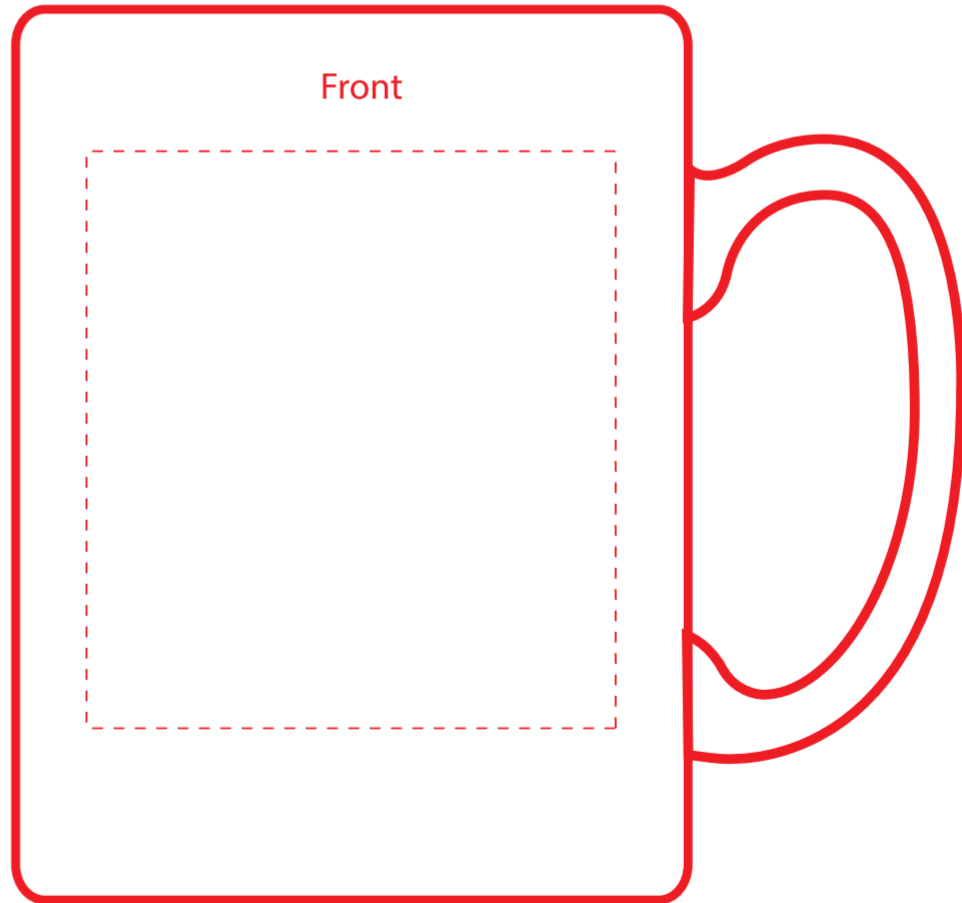

Back

BACK
Imprint Area
2-3/4" x 3"

Front

FRONT
Imprint Area
2-3/4" x 3"

Font Used: **NEBULA**
Font Point Used: 87pt
Font Used: **NOVECENTO WIDE**
Font Point Used: 19pt
All fonts converted to outlines

Back

Front

Your text will be at 100% percent
Your text must be inside dashed imprint area.

Standard Location: Front
Art Will Print On Front Only

Product Dimensions: 5"w x 4-5/8"h
Please Outline All Fonts Before Submitting File
1-Color Imprint Available
Method Imprint: **Screen Print**, No Raster Files
Halftones Not Available

Minimum Pt. Size: 8 pt
Aa Bb Cc Dd Ee Ff Gg Hh 5pt Height
Actual Size
Your smallest text can not be smaller than 8pt in height.

Minimum Line Wt: 0.6pt
Line weight must be at least 0.6pt